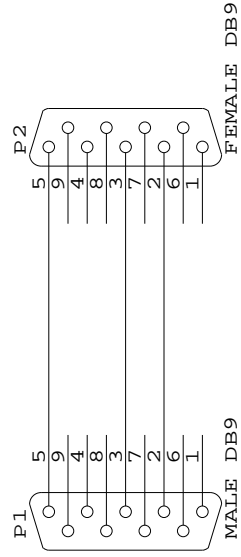

PC

MPP

14 PIN Header Socket

JP14
LCD

LCD

PC

MPP

Ribbon Connector Ribbon Cable LCD

Ryerson Polytechnic University

Title	
MPPV2 to PC CABLE, LCD CONNECTIONS	
Size	REV
A	0
Date:	July 20, 1998
Sheet	1 of 1