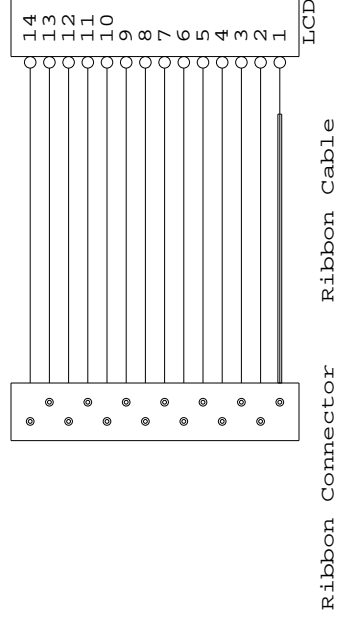

PC

MPP

14 PIN Header Socket

JP14
LCD

LCD

PC

MPP

Ribbon Connector Ribbon Cable LCD

Ryerson Polytechnic University

Title	
MPPV2 to PC CABLE, LCD CONNECTIONS	
Size	REV
A	0
Date:	July 20, 1998
Sheet	1 of 1