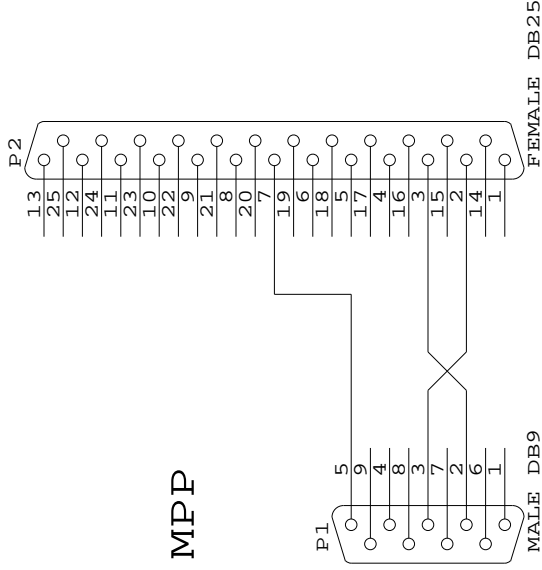

PC

MPP

14 PIN Header Socket

JP14
LCD

LCD

PC

MPP

Ribbon Connector Ribbon Cable LCD

Ryerson Polytechnic University

Title	
MPPV2 to PC CABLE, LCD CONNECTIONS	
Size	REV
A	0
Date:	July 20, 1998
Sheet	1 of 1